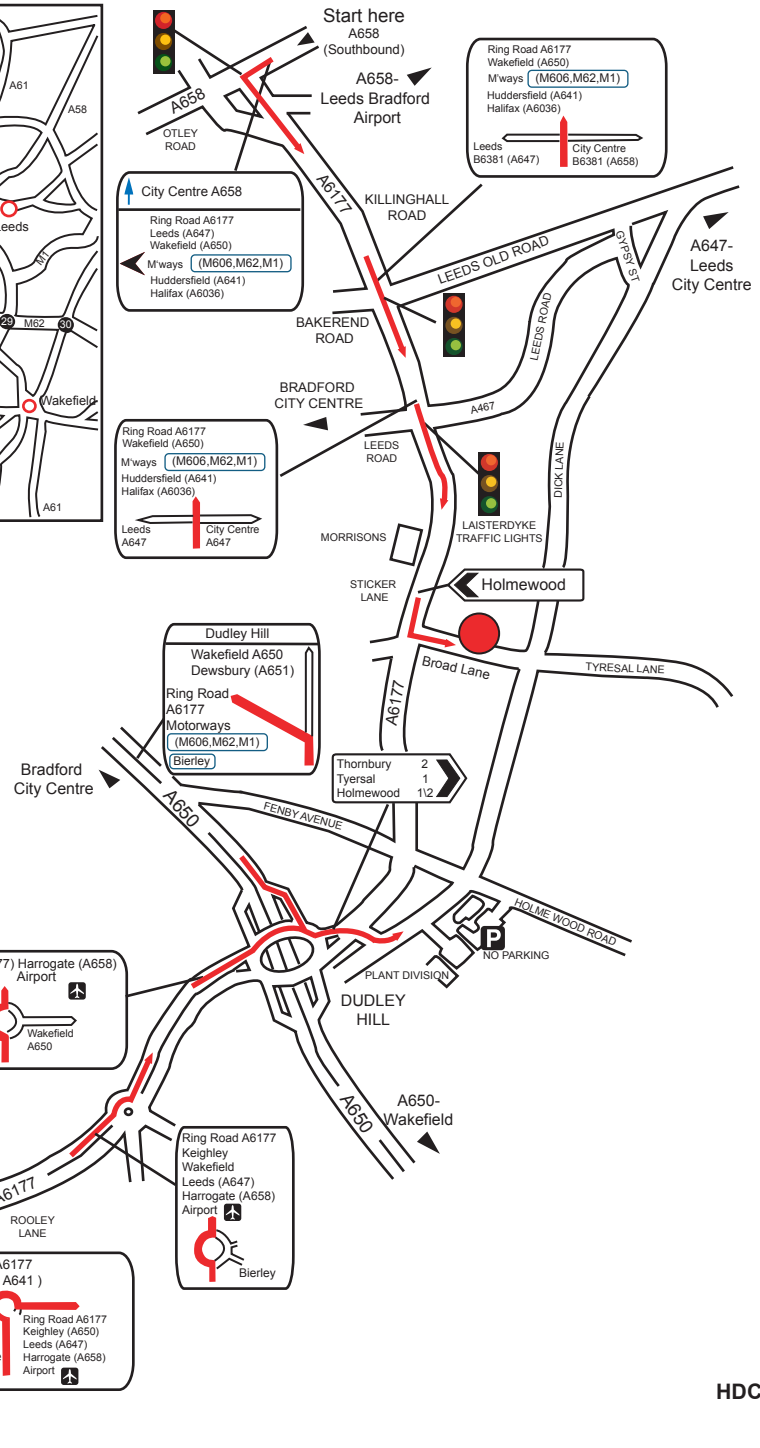

## Public Transport

**By Rail.**  
Bradford Interchange is approximately 15-20 mins drive away.  
For information on train times and operators call National Rail Enquires on 08457 484950

**By Air**  
Leeds/Bradford- Approximately 15-20 minutes drive away.  
Bradford Forster Square is also 15-20 minutes drive away.